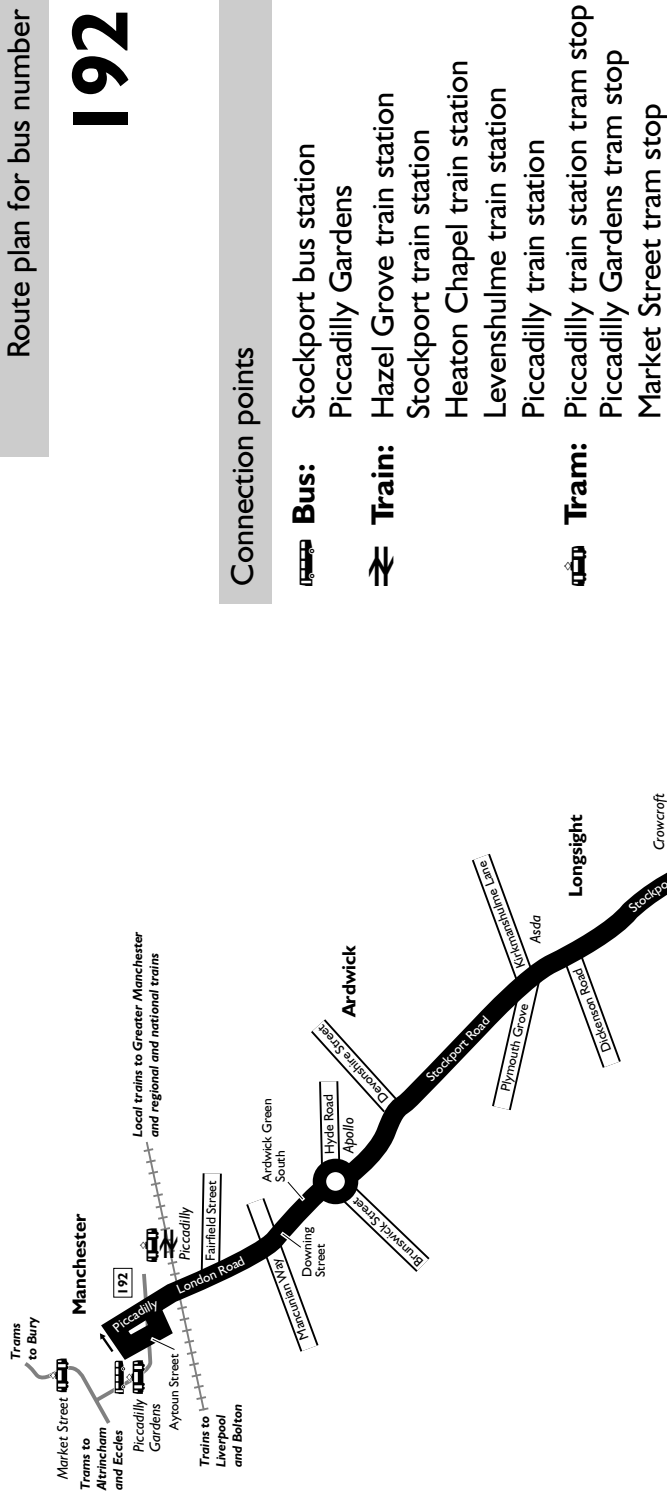

Connection points

Bus: Stockport bus station

Piccadilly Gardens

Train: Hazel Grove train station

Stockport train station

Heaton Chapel train station

Levenshulme train station

Piccadilly train station

Tram: Piccadilly train station tram stop

Piccadilly Gardens tram stop

Market Street tram stop