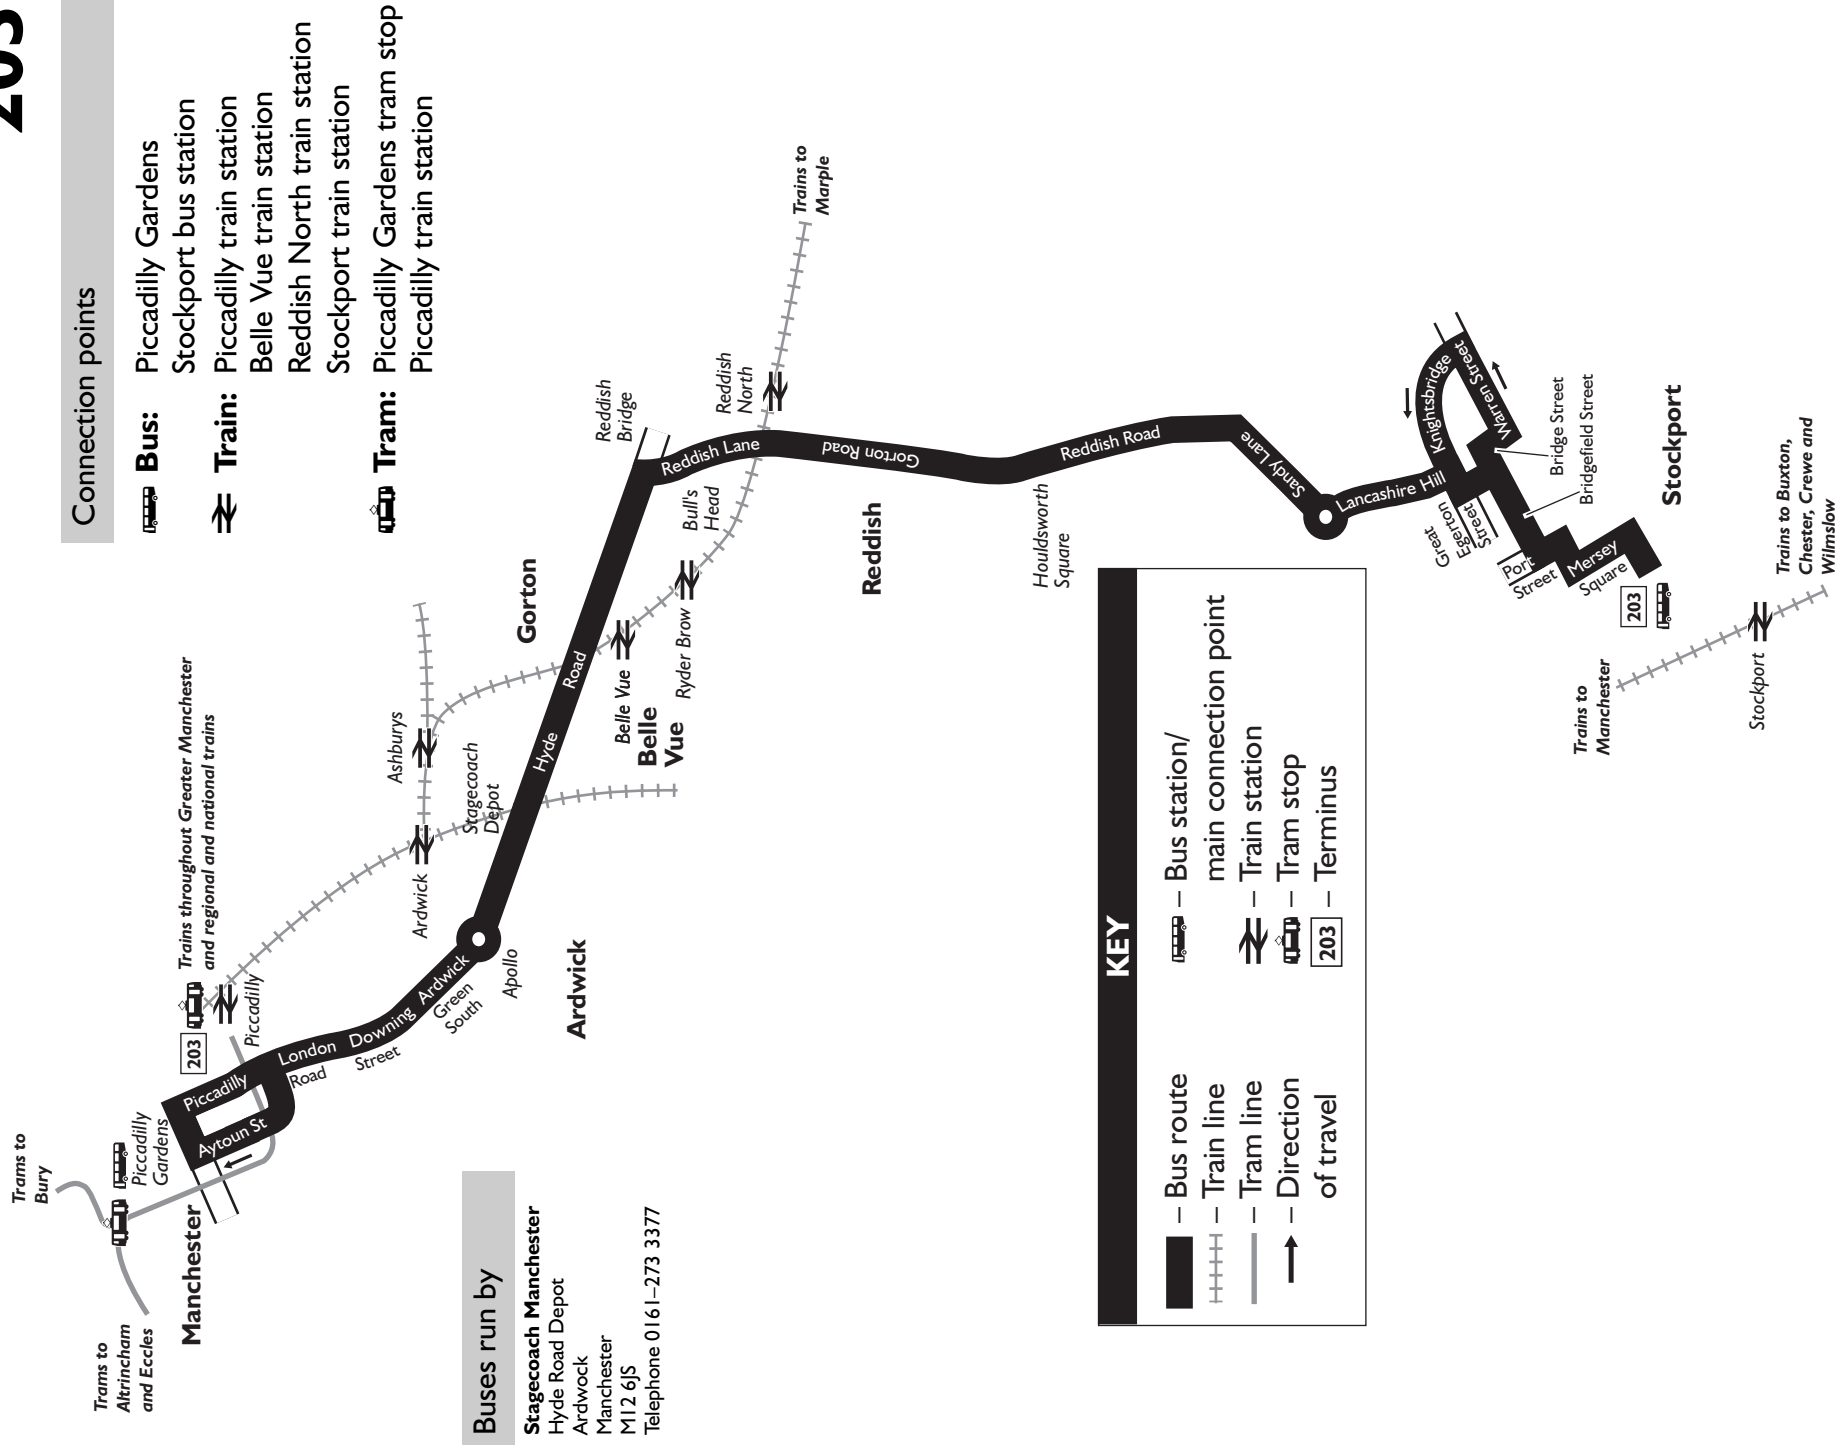

Connection points

- **Bus:** Piccadilly Gardens
  Stockport bus station
- **Train:** Piccadilly train station
  Belle Vue train station
  Reddish North train station
  Stockport train station
- **Tram:** Piccadilly Gardens tram stop
  Piccadilly train station

Buses run by

Stagecoach Manchester
Hyde Road Depot
Ardwick
Manchester
M12 6JS
Telephone 0161-273 3377

KEY

— Bus route — Train line — Tram line — Direction of travel	— Bus station/ main connection point — Train station — Tram stop — Terminus

GMPTe uses reasonable endeavours to check the accuracy of information published and to publish changes to information in a timely manner. In no event will GMPTe be liable for any loss that may arise from this information being inaccurate.

© 100022610 GMPTe 2009

Printed on paper made using pulp from fully sustainable, responsibly managed forestation, which is bleached without using elemental chlorine. It has been awarded the Nordic Swan certificate, complying with stringent controls of production processes, effluent discharge and environmental impact.