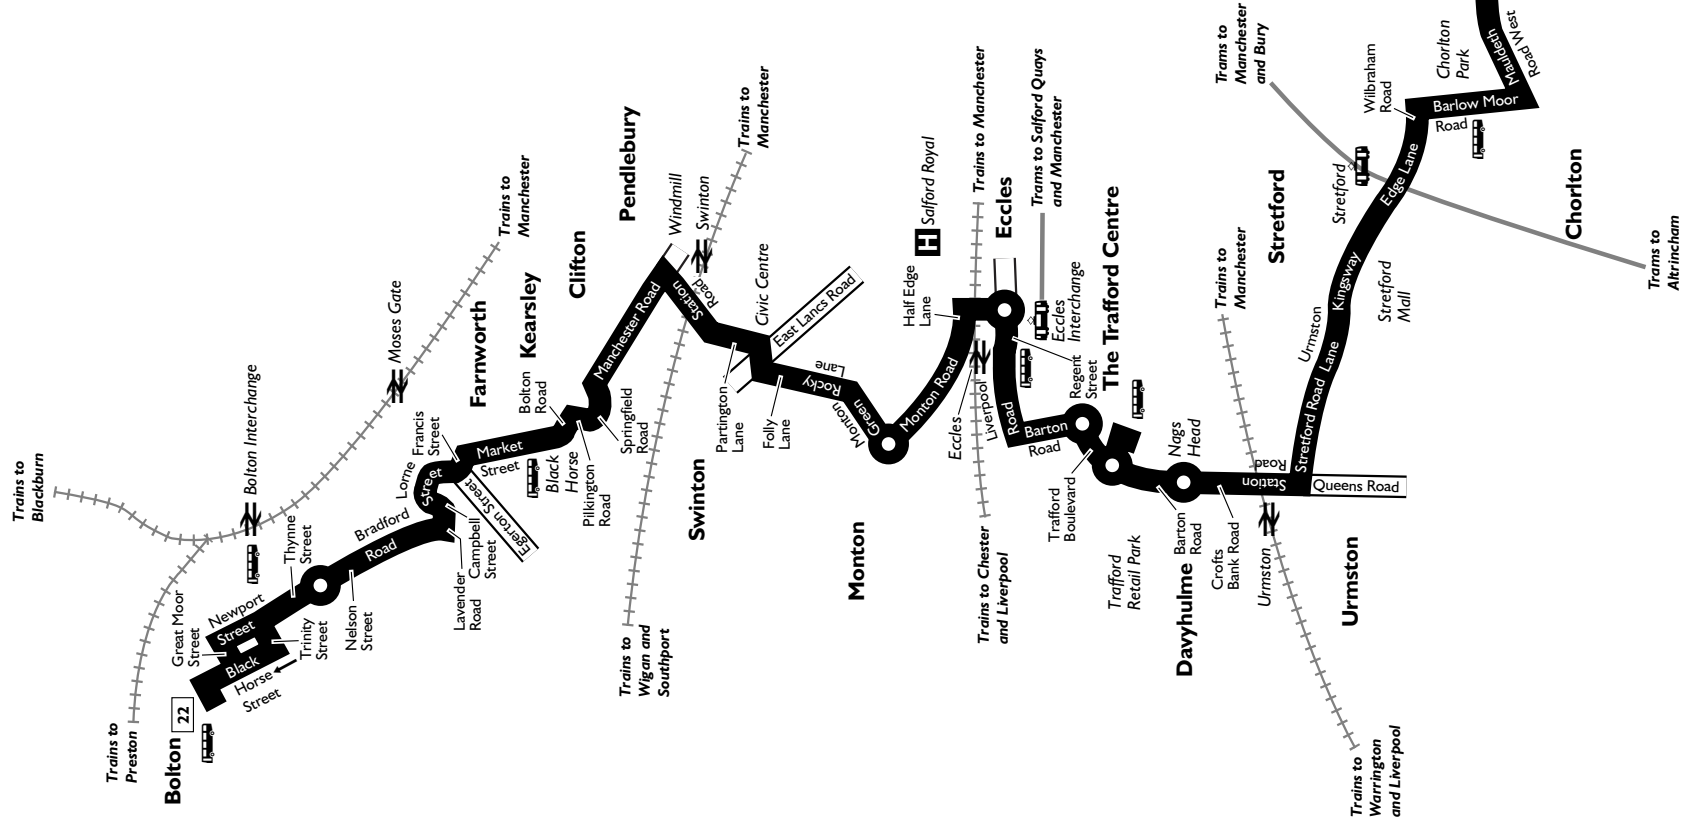

Connection points

1. **Bus:**
2. Bolton bus station
   - Bolton Interchange
   - Farnworth bus station
   - Eccles Interchange
   - The Trafford Centre bus station
   - Chorlton bus station
   - Stockport bus station
3. **Train:**
4. Bolton Interchange
   - Moses Gate train station
   - Swinton train station
   - Eccles train station
   - Urmston train station
   - Mauldeith Road train station
   - Stockport train station
5. **Tram:**
6. Stretford tram stop
   - Eccles Interchange

KEY

- Bus route
- Train line
- Tram line
- Direction of travel
- Bus station/ main connection point
- Train station
- Tram stop
- Hospital
- Terminus

Buses run by

First Manchester
Wallshaw Street
Oldham
OL1 3TR
Telephone 0161-627 2929

Stagecoach Manchester
Hyde Road Depot
Ardwick
Manchester
M12 6JS
Telephone 0161-273 3377

Stagecoach North West
2nd Floor
Broadacre House
15-20 Lowther Street
Carlisle
CA3 8DA
Telephone 01228 597222

Printed on paper made using pulp from fully sustainable, responsibly managed forestation, which is bleached without using elemental chlorine. It has been awarded the Nordic Swan certificate, complying with stringent controls of production processes, effluent discharge and environmental impact.

GMPTe uses reasonable endeavours to check the accuracy of information published and to publish changes to information in a timely manner. In no event will GMPTe be liable for any loss that may arise from this information being inaccurate.

© 100022610 GMPTe 2008