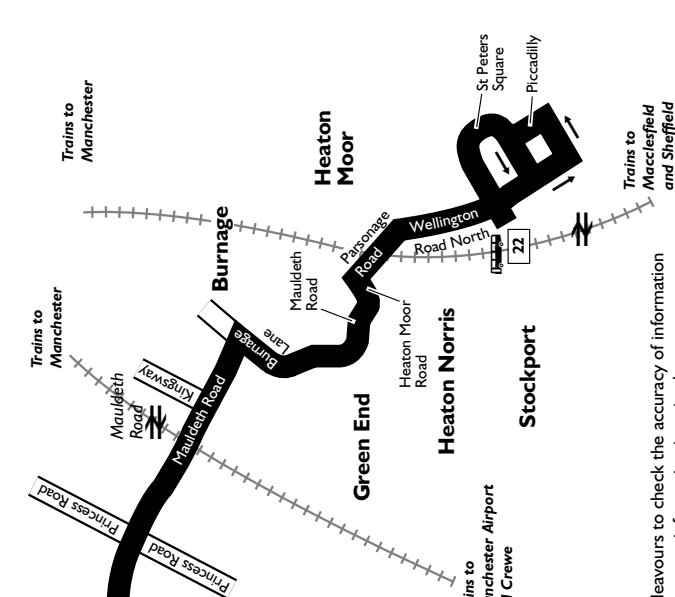

Connection points

1. **Bus:**
2. Bolton bus station
   - Bolton Interchange
   - Farnworth bus station
   - Eccles Interchange
   - The Trafford Centre bus station
   - Chorlton bus station
   - Stockport bus station
3. **Train:**
4. Bolton Interchange
   - Moses Gate train station
   - Swinton train station
   - Eccles train station
   - Urmston train station
   - Mauldeith Road train station
   - Stockport train station
5. **Tram:**
6. Stretford tram stop
   - Eccles Interchange

KEY

- Bus route
- Train line
- Tram line
- Direction of travel
- Bus station/ main connection point
- Train station
- Tram stop
- Hospital
- Terminus

Buses run by

First Manchester
Wallshaw Street
Oldham
OL1 3TR
Telephone 0161-627 2929

Stagecoach Manchester
Hyde Road Depot
Ardwick
Manchester
M12 6JS
Telephone 0161-273 3377

Stagecoach North West
2nd Floor
Broadacre House
15-20 Lowther Street
Carlisle
CA3 8DA
Telephone 01228 597222

Printed on paper made using pulp from fully sustainable, responsibly managed forestation, which is bleached without using elemental chlorine. It has been awarded the Nordic Swan certificate, complying with stringent controls of production processes, effluent discharge and environmental impact.

GMPTe uses reasonable endeavours to check the accuracy of information published and to publish changes to information in a timely manner. In no event will GMPTe be liable for any loss that may arise from this information being inaccurate.

© 100022610 GMPTe 2008