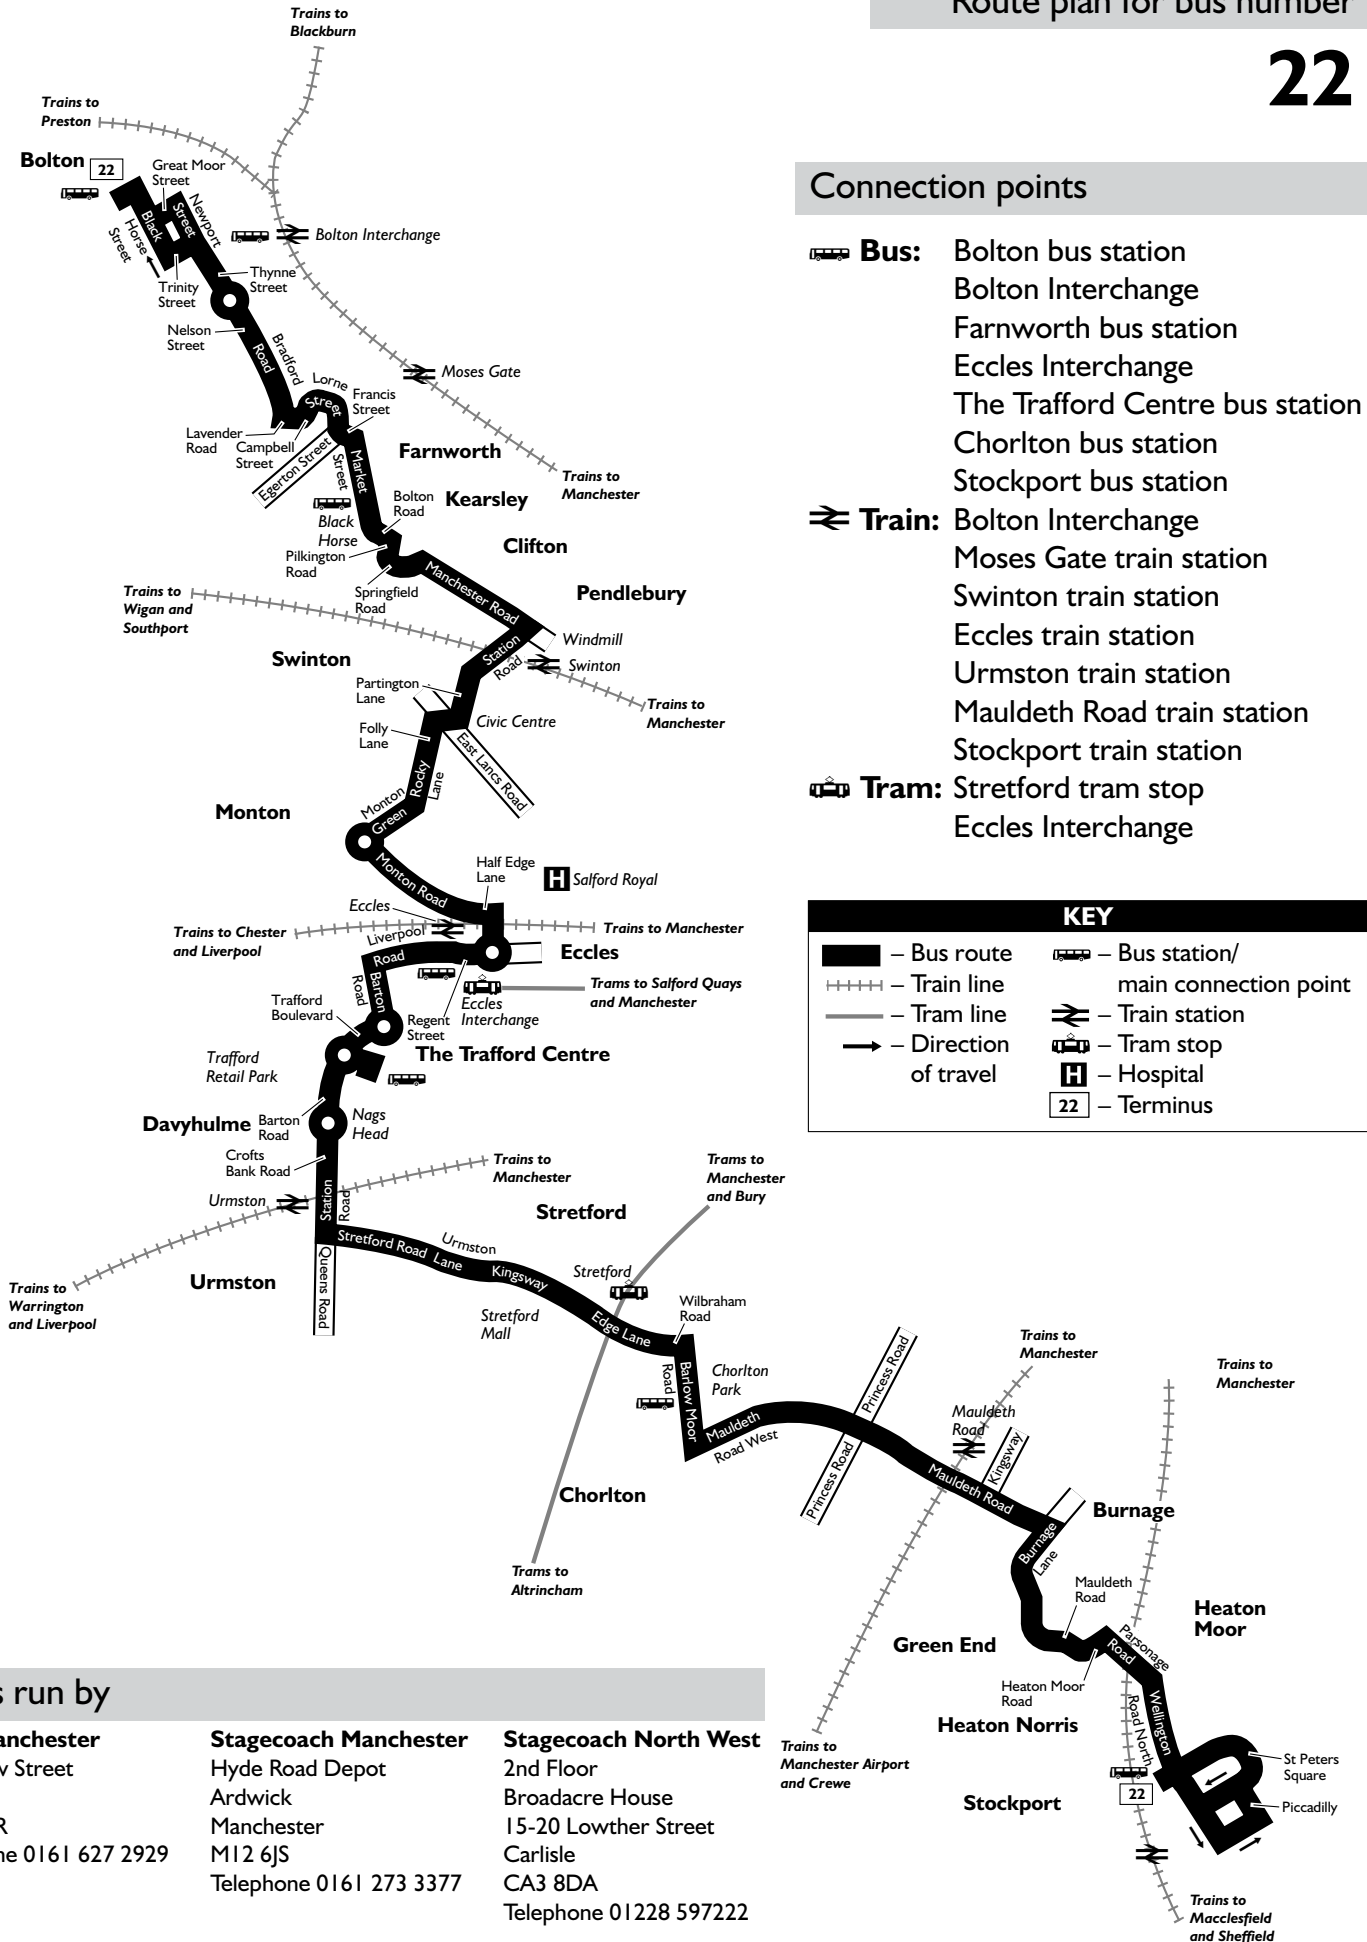

Connection points

- **Bus:** Bolton bus station
  Bolton Interchange
  Farnworth bus station
  Eccles Interchange
  The Trafford Centre bus station
  Chorlton bus station
  Stockport bus station
- **Train:** Bolton Interchange
  Moses Gate train station
  Swinton train station
  Eccles train station
  Urmston train station
  Mauldeth Road train station
  Stockport train station
- **Tram:** Stretford tram stop
  Eccles Interchange

KEY	
	- Bus route
	- Train line
	- Tram line
	- Direction of travel
	- Bus station/ main connection point
	- Train station
	- Tram stop
	- Hospital
	- Terminus

Buses run by

First Manchester Wallshaw Street Oldham OLI 3TR Telephone 0161 627 2929	Stagecoach Manchester Hyde Road Depot Ardwick Manchester M12 6JS Telephone 0161 273 3377	Stagecoach North West 2nd Floor Broadacre House 15-20 Lowther Street Carlisle CA3 8DA Telephone 01228 597222

Printed on Cocoon Silk, a coated recycled paper made using 50% recycled fibre from post consumer sources and 50% virgin fibre from sustainable forests.