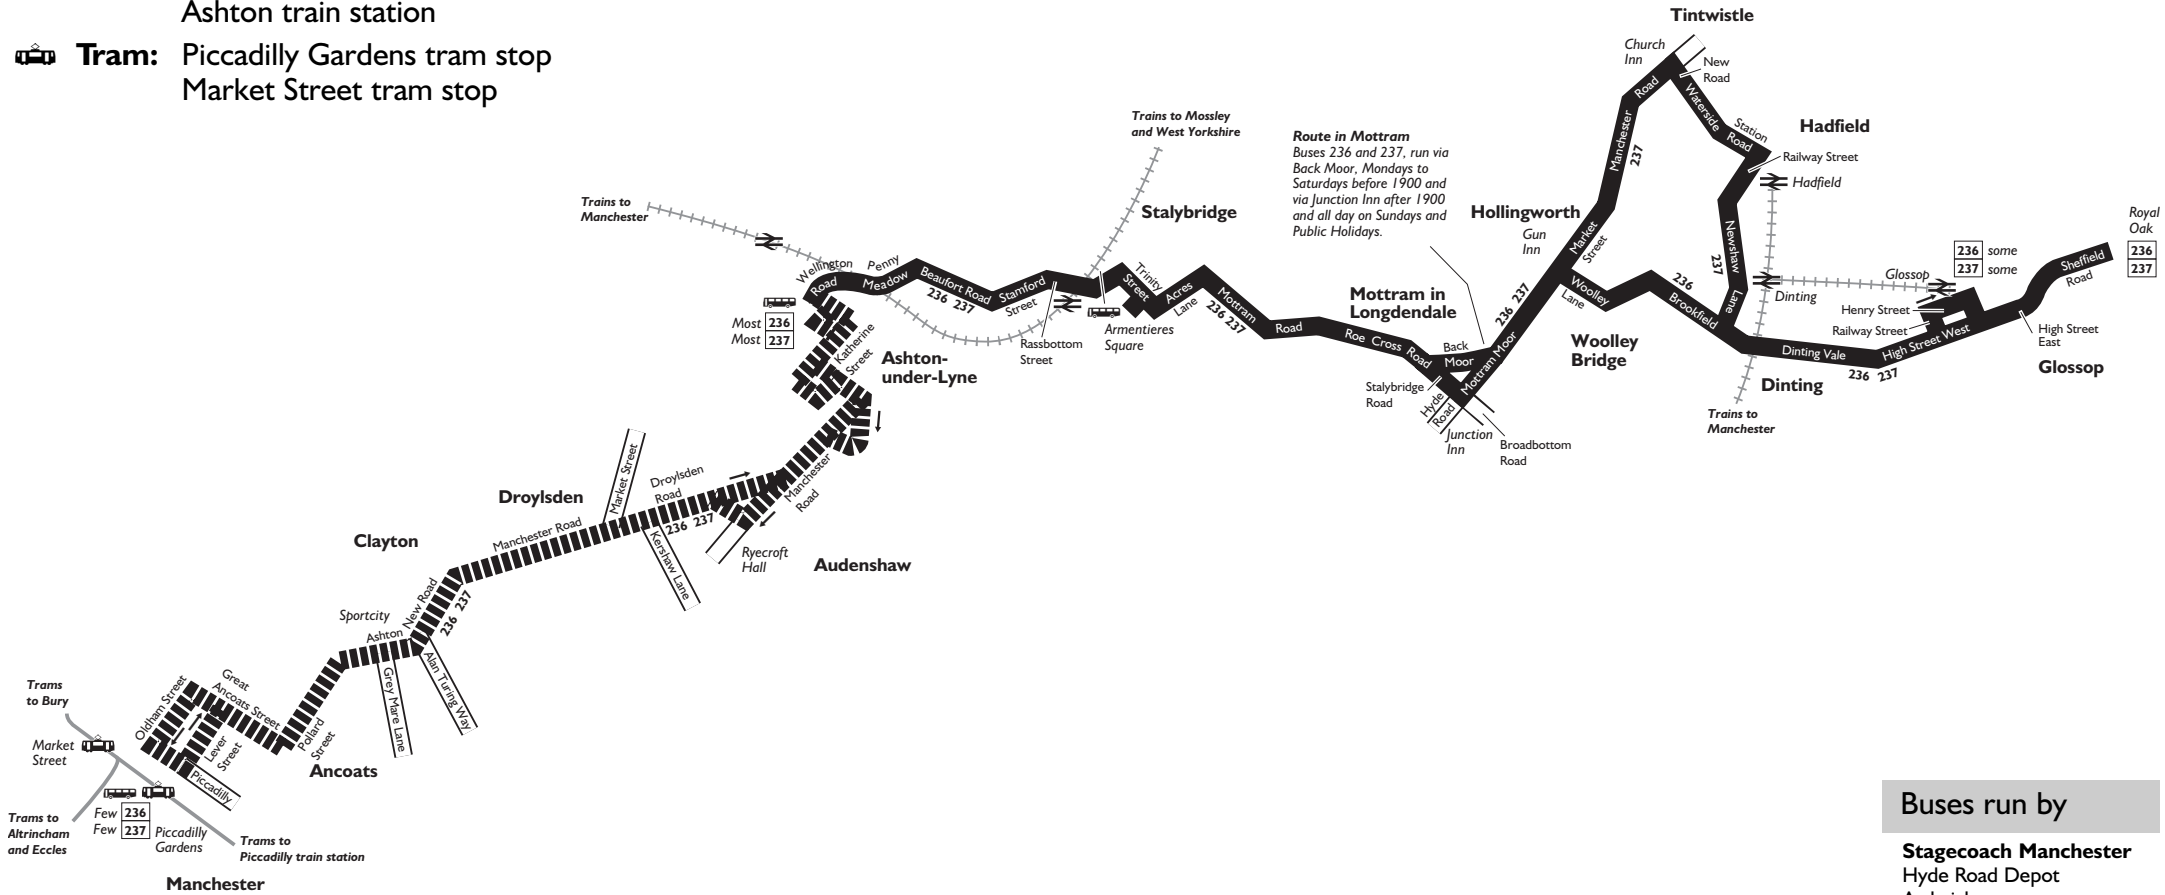

Connection points

1. **Bus:** Stalybridge bus station
   Ashton bus station
   Piccadilly Gardens
2. **Train:** Glossop train station
   Hadfield train station
   Stalybridge train station
   Ashton train station
3. **Tram:** Piccadilly Gardens tram stop
   Market Street tram stop

KEY	
	Bus route
	Monday to Friday peak periods and late night journeys only
	Train line
	Tram line
	Direction of travel
	Bus station/ main connection point
	Train station
	Tram stop
	Terminus
	Hospital

Route plan for bus numbers

236 237

Buses run by

Stagecoach Manchester
Hyde Road Depot
Ardrwick
Manchester
M12 6JS
Telephone 0161-273 3377

Printed on paper made using pulp from fully sustainable, responsibly managed forestation, which is bleached without using elemental chlorine. It has been awarded the Nordic Swan certificate, complying with stringent controls of production processes, effluent discharge and environmental impact.

GMPTTE uses reasonable endeavours to check the accuracy of information published and to publish changes to information in a timely manner. In no event will GMPTTE be liable for any loss that may arise from this information being inaccurate.

© 100022610 GMPTTE 2009