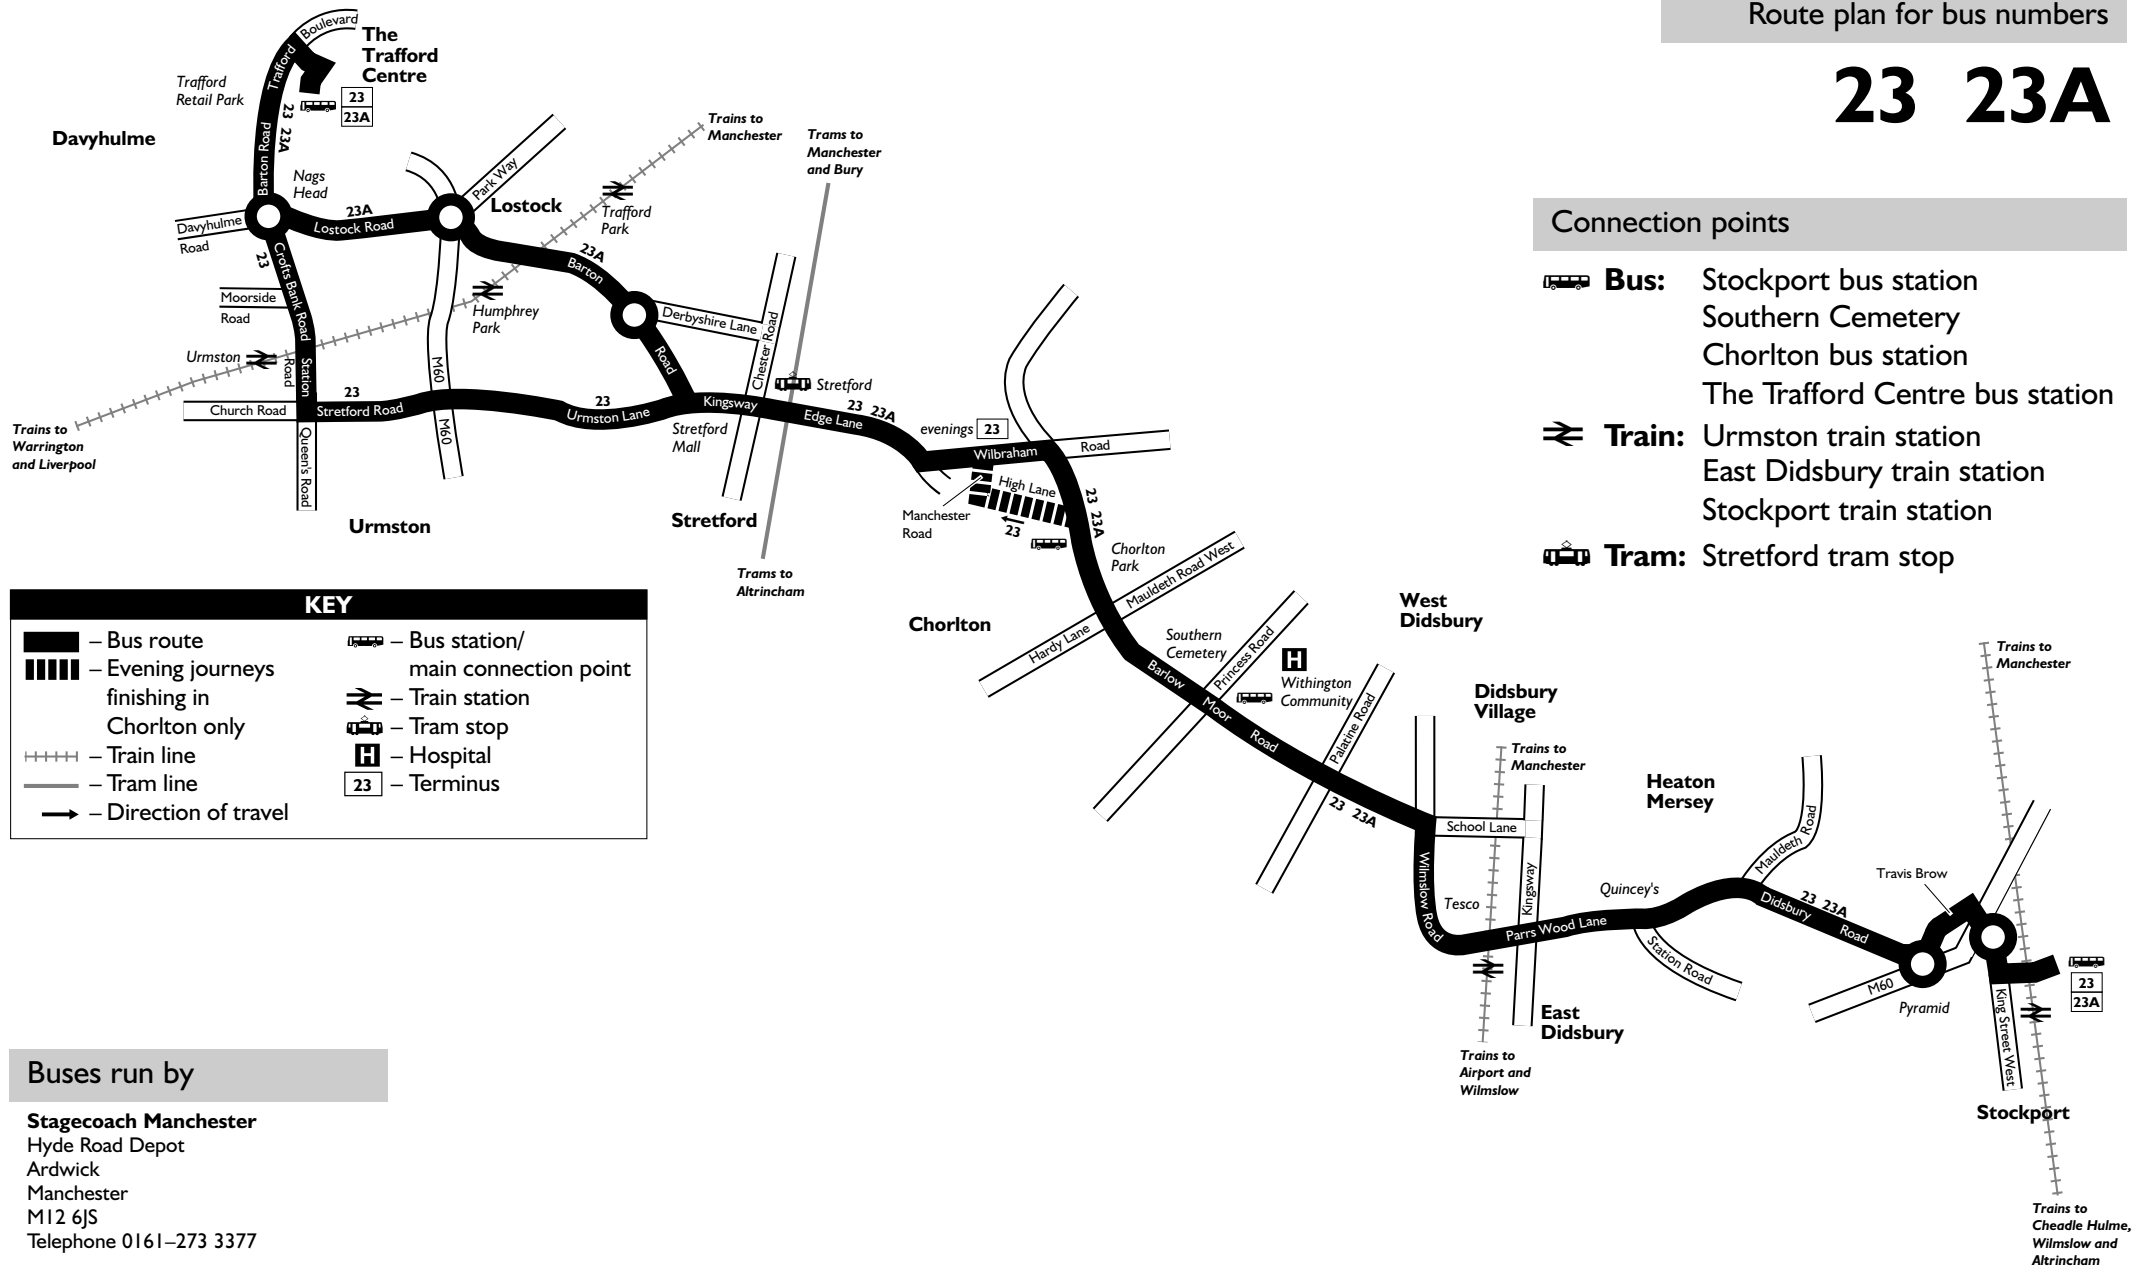

23 23A

Printed on paper made using pulp from fully sustainable, responsibly managed forestation, which is bleached without using elemental chlorine. It has been awarded the Nordic Swan certificate, complying with stringent controls of production processes, effluent discharge and environmental impact.

GMPTTE uses reasonable endeavours to check the accuracy of information published and to publish changes to information in a timely manner. In no event will GMPTTE be liable for any loss that may arise from this information being inaccurate.

© 100022610 GMPTTE 2009