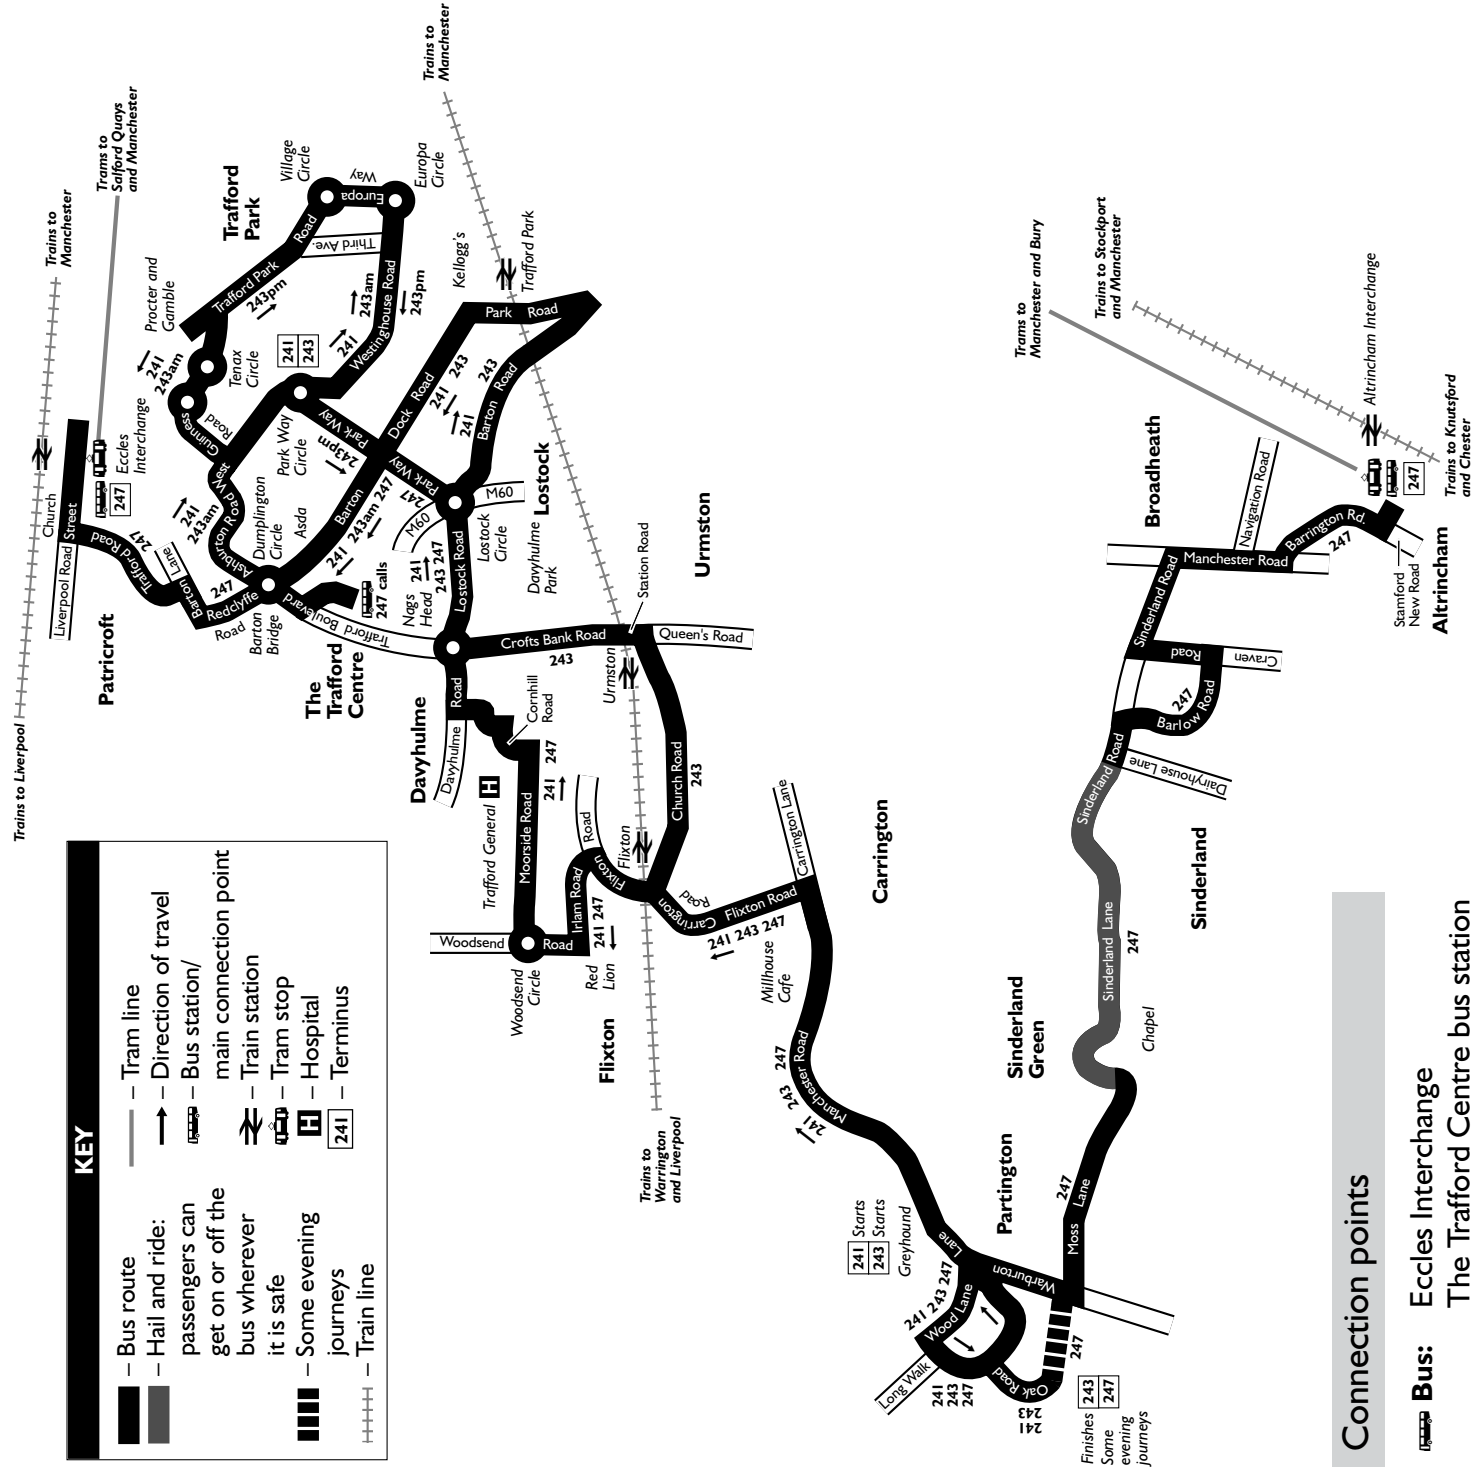

► – Time at Barton Dock Road, Asda. Does **not** serve The Trafford Centre, bus station.

Connection points:  – Bus  – Train  – Tram

Route plan for bus numbers

241 243 247

KEY

- Bus route
- Tram line
- Hail and ride: passengers can get on or off the bus wherever it is safe
- Direction of travel
- Bus station/main connection point
- Train station
- Hospital
- Some evening journeys
- Train line