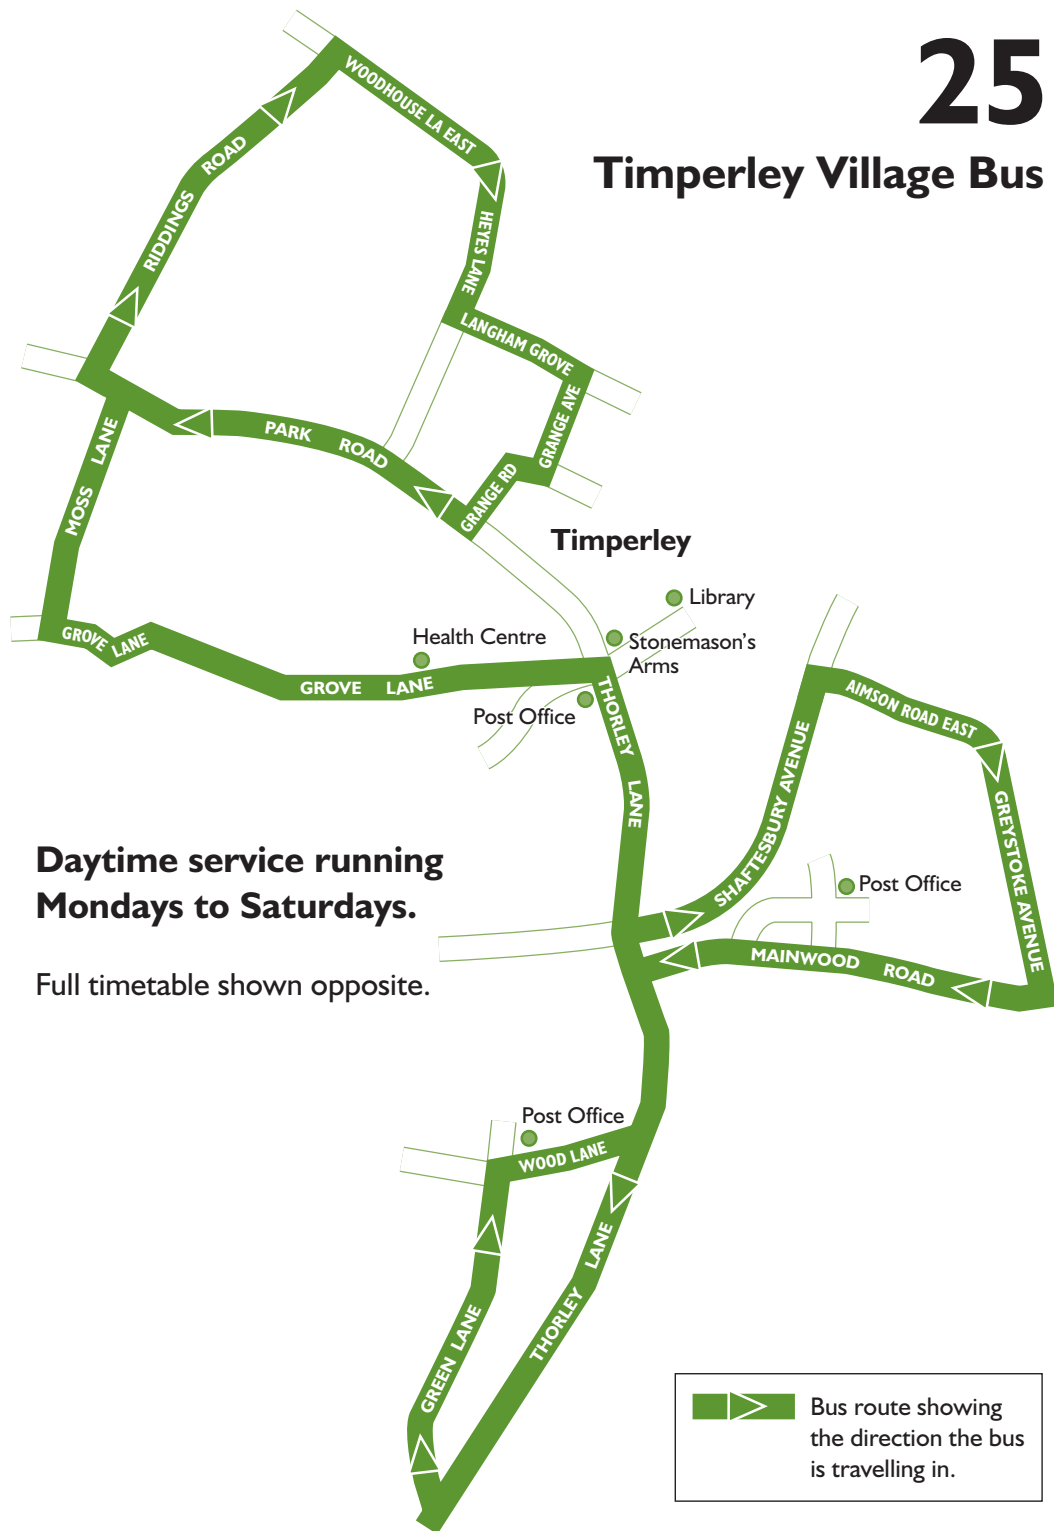

Published by **GMPTE Information**
PO Box 429, Manchester, M60 1HX • 0161 244 1000
27126-G25-10K-0109

Timperley Village Bus

**Daytime service running
Mondays to Saturdays.**

Full timetable shown opposite.