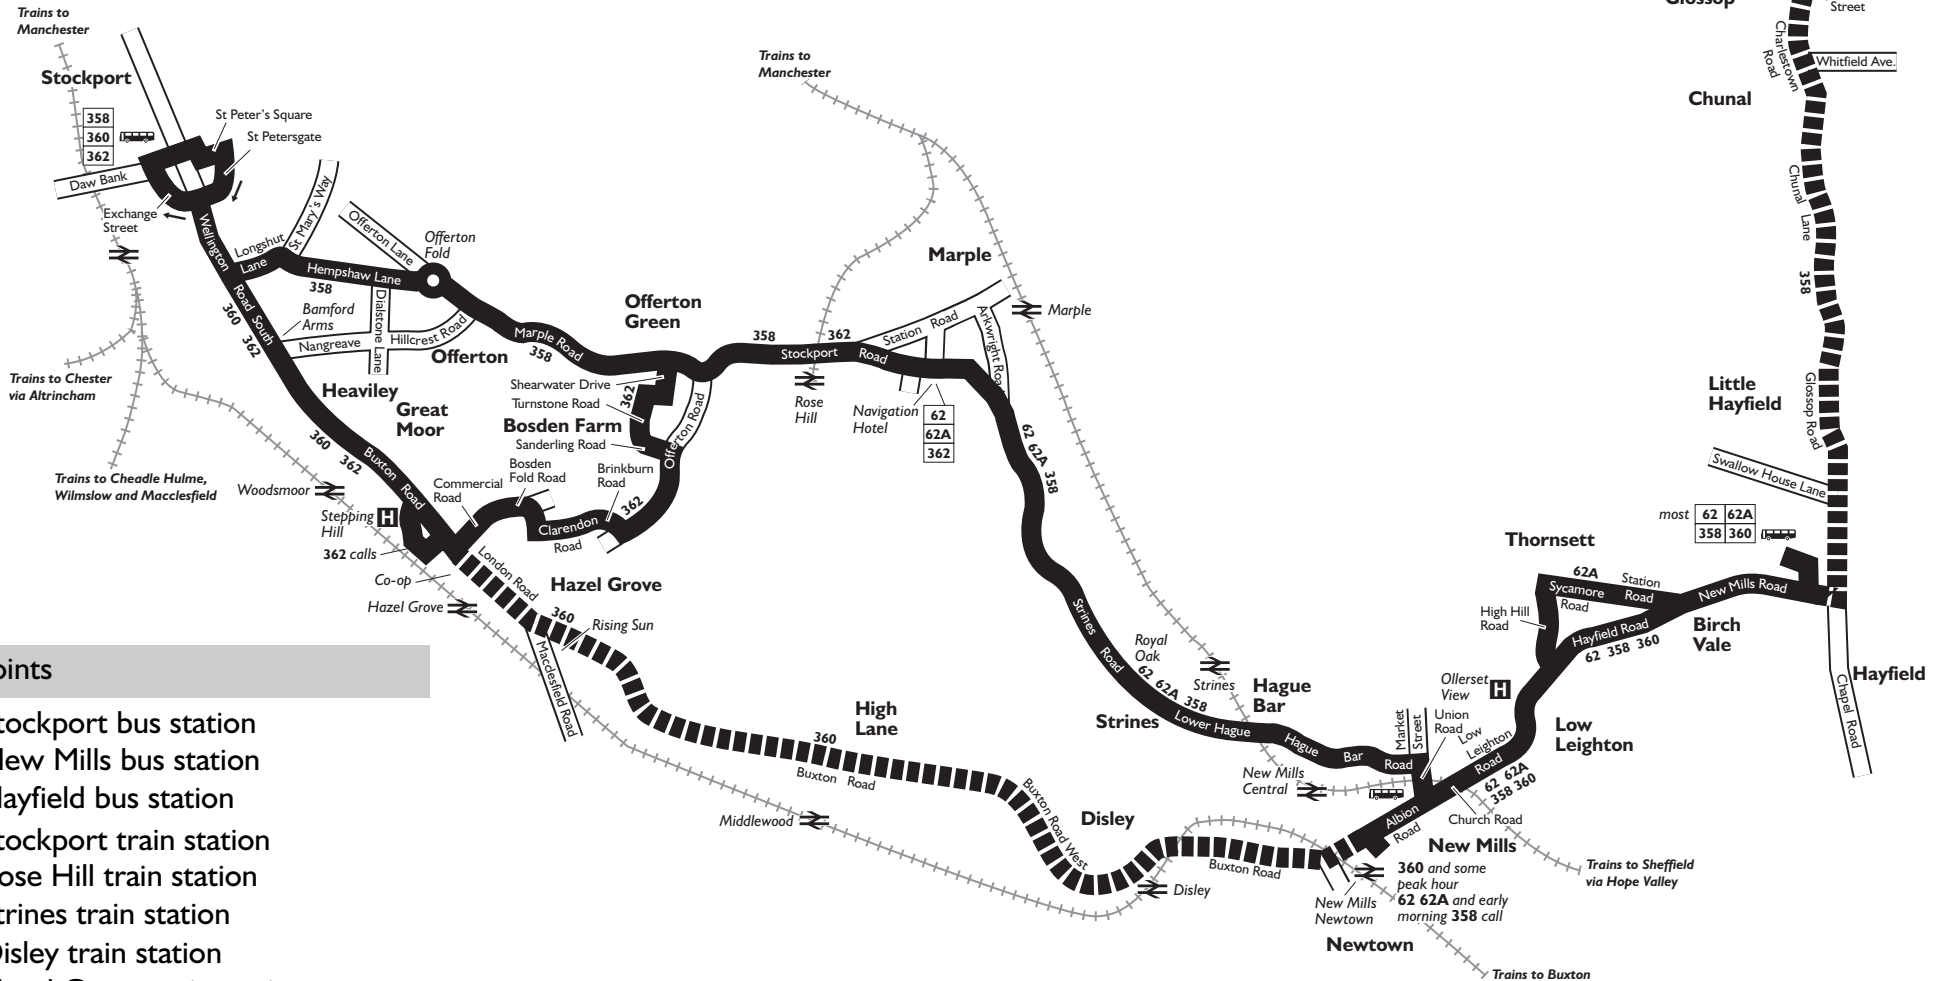

● – Connections are shown for information only and cannot be guaranteed.

Connection points: – Bus – Train

– **Easy access bus.** See inside front cover of this Bus Times leaflet for details.

Route plan for bus numbers

62 62A 358 360 362

KEY	
	- Bus route
	- Few journeys
	- Train line
	- Direction of travel
	- Bus station/ main connection point
	- Train station
	- Hospital
	- Terminus

Connection points

- Bus:** Stockport bus station
New Mills bus station
Hayfield bus station
- Train:** Stockport train station
Rose Hill train station
Strines train station
Disley train station
Hazel Grove train station
New Mills Central train station
New Mills Newtown train station
Glossop train station