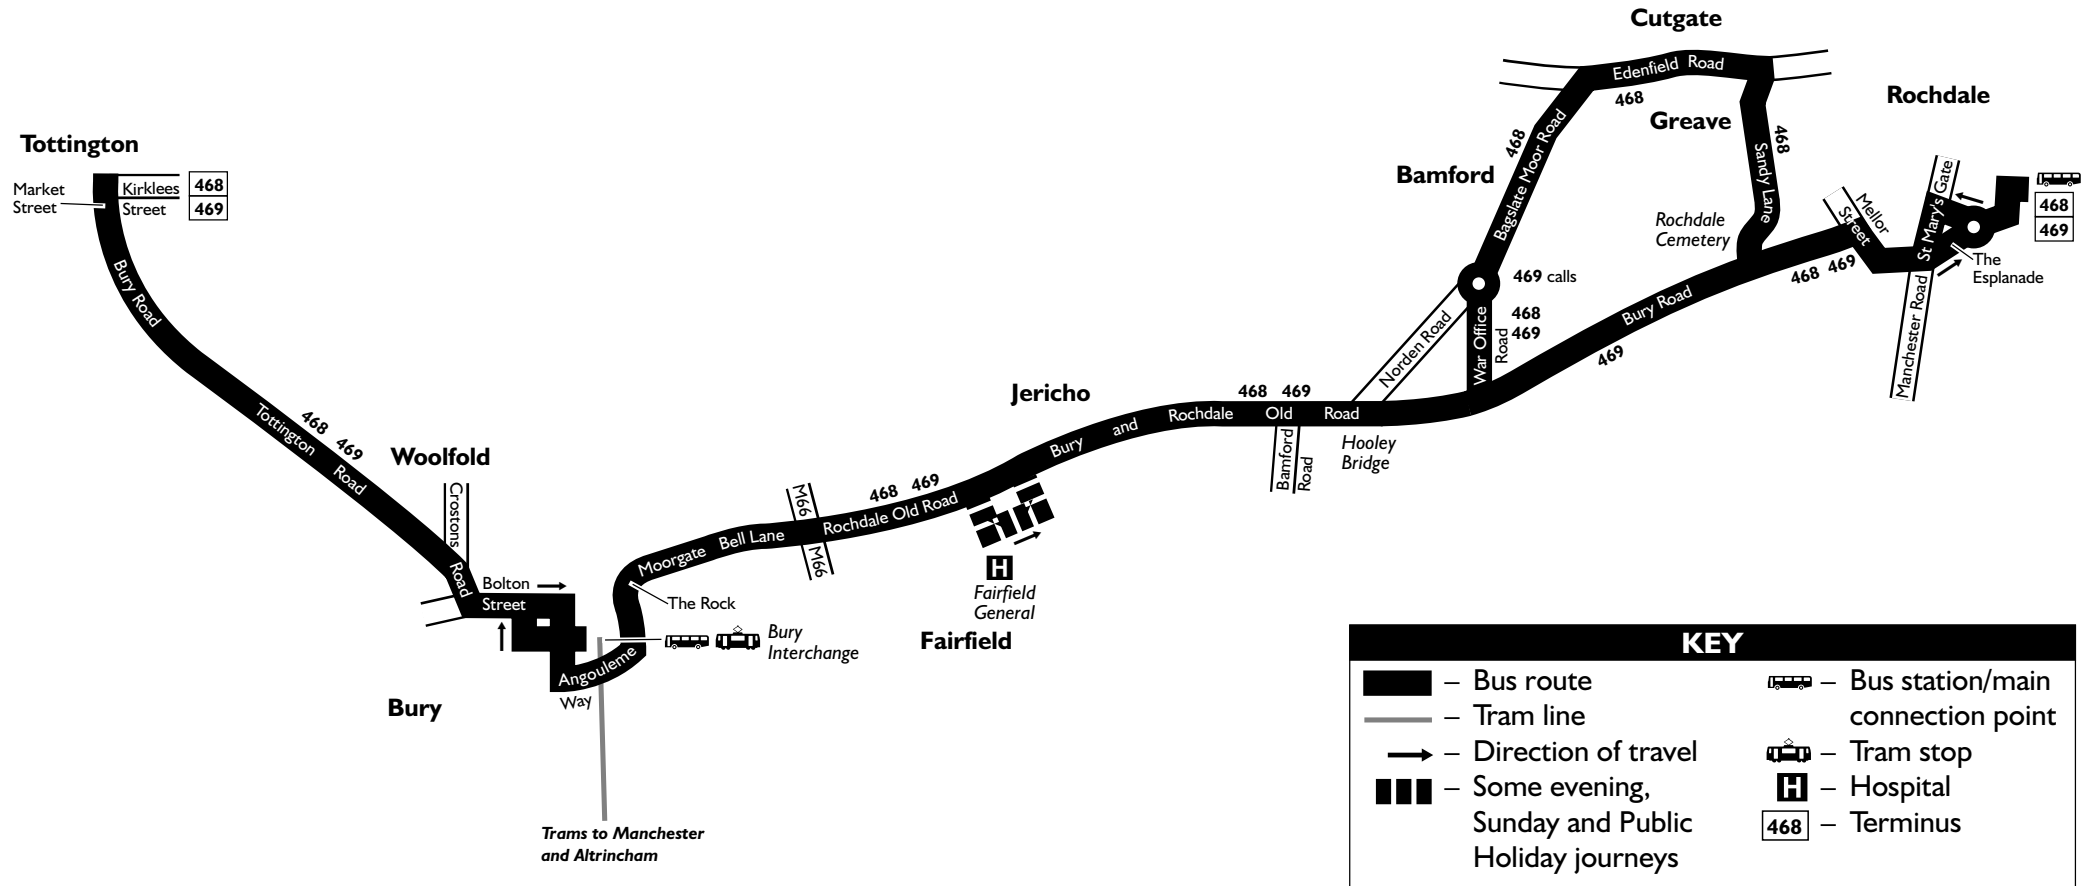

Route plan for bus numbers

468 469

Connection points

- **Bus:** Rochdale bus station
  Bury Interchange
- **Tram:** Bury Interchange

Buses run by

Easyride Rossendale Transport Knowsley Park Way Haslingden Rossendale Lancashire BB4 4RS Telephone 01706 390520 email info@rossendalebus.co.uk	First Manchester Wallshaw Street Oldham OL1 3TR Telephone 0161-627 2929

Printed on paper made using pulp from fully sustainable, responsibly managed forestation, which is bleached without using elemental chlorine. It has been awarded the Nordic Swan certificate, complying with stringent controls of production processes, effluent discharge and environmental impact.

GMPTTE uses reasonable endeavours to check the accuracy of information published and to publish changes to information in a timely manner. In no event will GMPTTE be liable for any loss that may arise from this information being inaccurate.

© 100022610 GMPTTE 2009