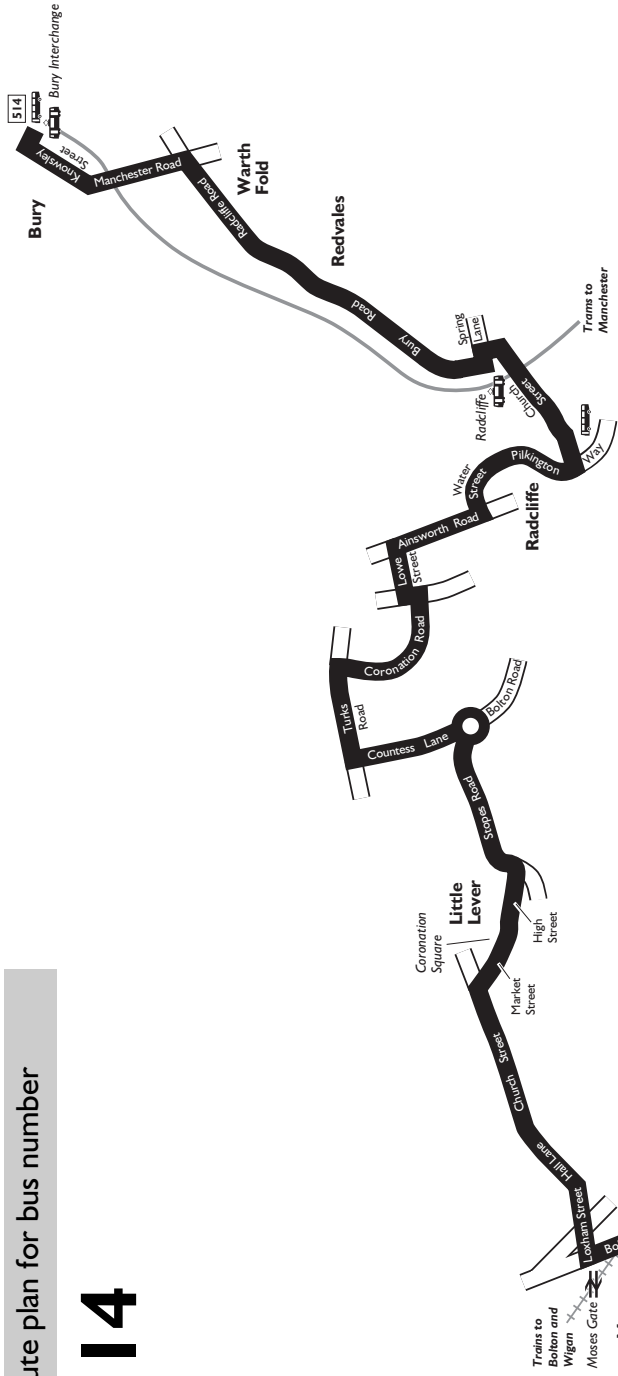

KEY	
	Bus route
	Train line
	Tram line
	Bus station/ main connection point
	Tram station
	Tram stop
	Hospital
	Direction of travel
	Terminus

Connection points

- **Bus:** Bury Interchange
  The Trafford Centre bus station
- **Tram:** Bury Interchange
  Radcliffe tram stop
- **Train:** Moses Gate train station
  Walkden train station

Every care has been taken to ensure the accuracy of details in this publication; details were correct at time of going to print

© 10002610 GMPTE 2008

Printed on paper: made using pulp from fully sustainable, responsibly managed forestation, which is bleached without using elemental chlorine. It has been awarded the Nordic Swan certificate, complying with stringent controls of production processes, effluent discharge and environmental impact.