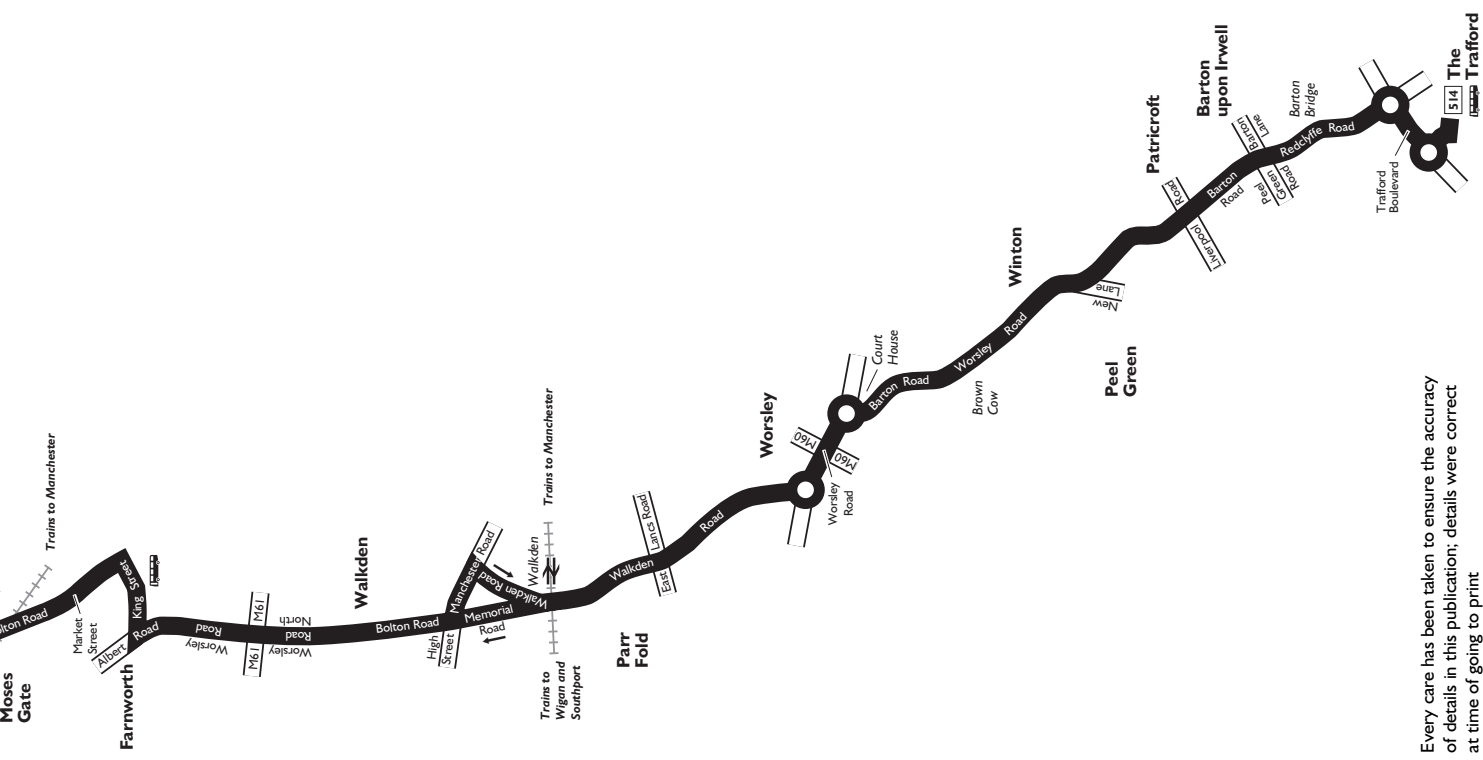

Connection points

- **Bus:** Bury Interchange
  The Trafford Centre bus station
- **Tram:** Bury Interchange
  Radcliffe tram stop
- **Train:** Moses Gate train station
  Walkden train station