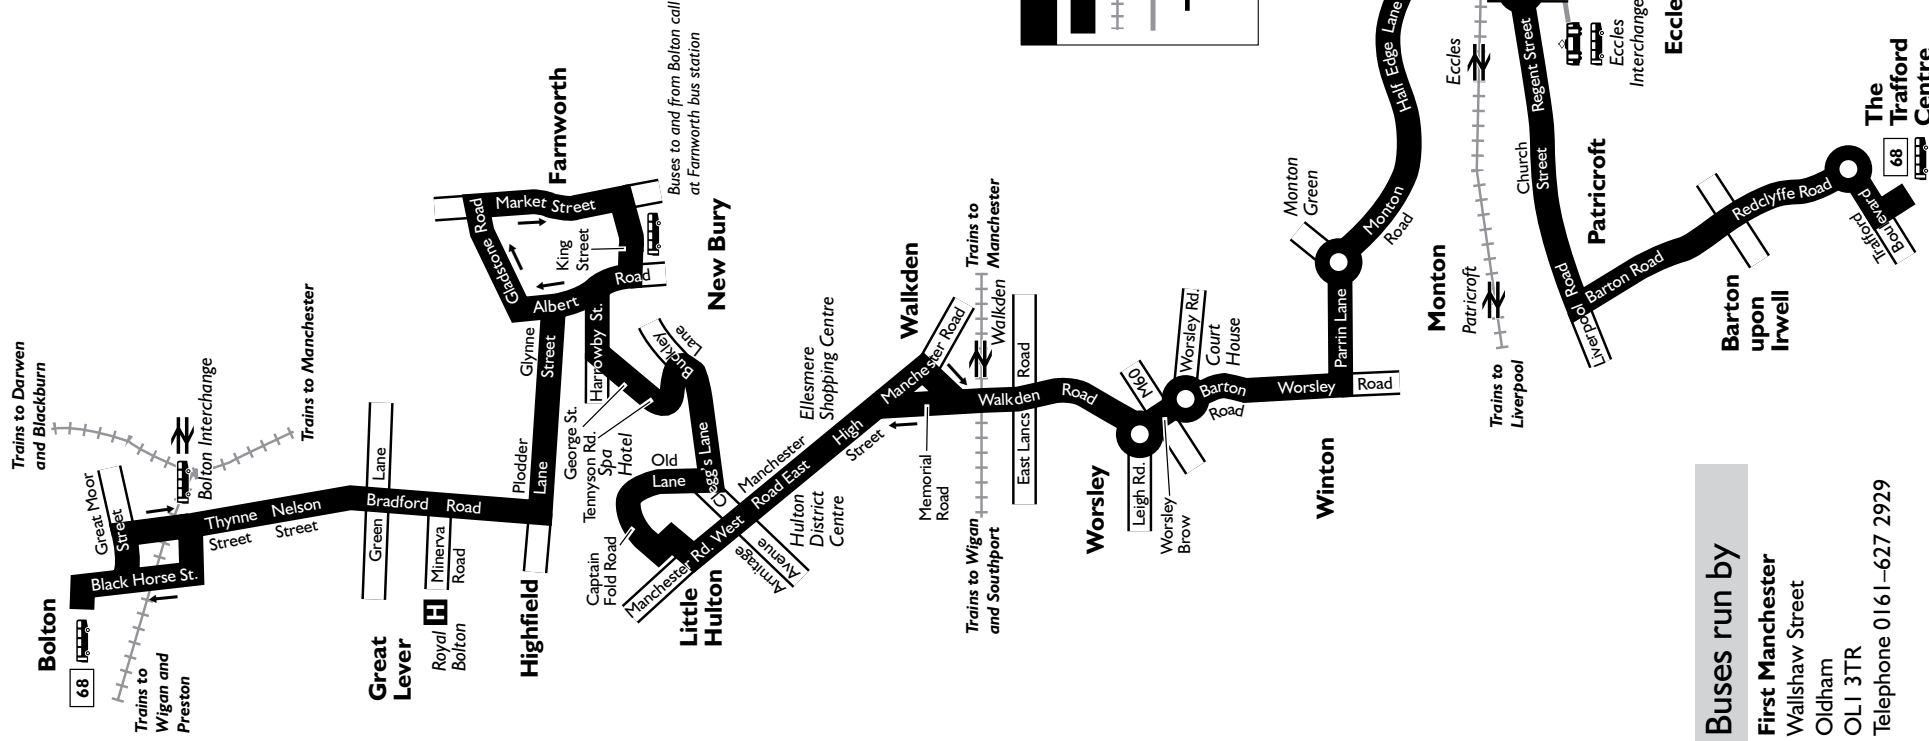

Travelshop

Opening times of GMPTTE Travelshops in the area covered by this leaflet

Bolton Bus Station

Mon to Fri 7am to 5.30pm

Saturday 8am to 5.30pm

Sunday* Closed

Eccles Church Street

Mon to Fri 7.30am to 4pm

Saturday 8am to 11.15am and 12pm to 3.30pm

Sunday* Closed

*Including public holidays

Connection points

- Bus:** Bolton bus station
 Bolton Interchange
 Farnworth bus station
 Eccles Interchange
 The Trafford Centre bus station
- Train:** Bolton Interchange
 Walkden train station
 Eccles train station
- Tram:** Eccles Interchange
 Ladywell tram stop

KEY

- Bus route
- Train line
- Tram line
- Direction of travel
- Hospital
- Bus station/ main connection point
- Train station
- Tram stop
- Terminus

Buses run by
First Manchester
 Wallshaw Street
 Oldham
 OLI 3TR
 Telephone 0161-627 2929